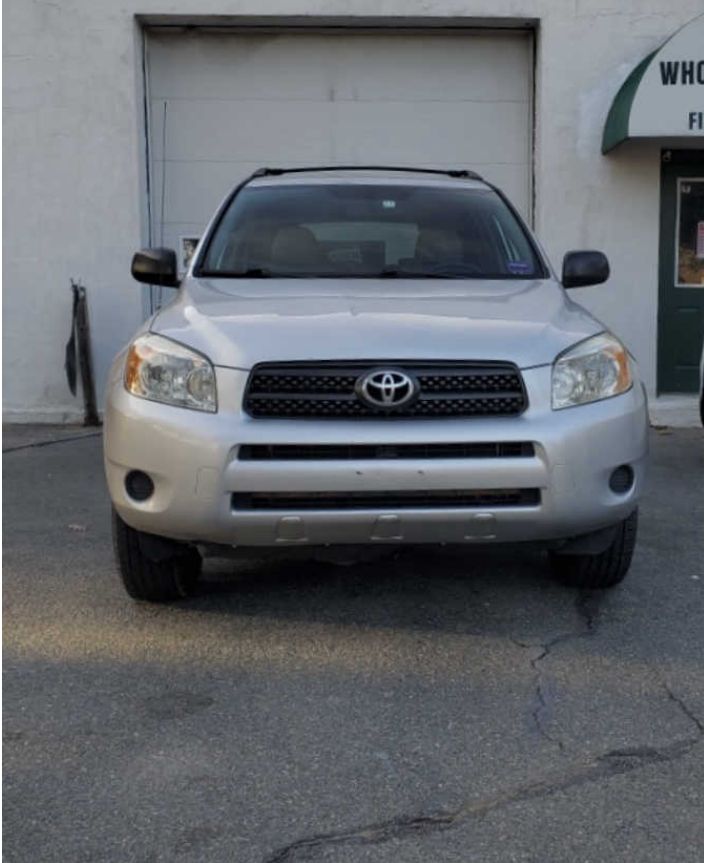

Call: **207-283-3798**

2008 TOYOTA RAV4 BASE I4 4WD

\$5,400

Biddeford, ME www.WholesaleAutoMaine.com 207-283-3798

216 GRANITE ST EXT
BIDDEFORD ME, 04005

[Scan QR Code or Click Here](#)

VIN: JTMBD33V685135035

STK#: 135035

EXTERIOR COLOR: SILVER

DRIVETRAIN: 4WD

TRIM: BASE I4 4WD

CONDITION: USED

MPG HIGHWAY: 25

COLOR: SILVER

MILEAGE: 199840

INTERIOR COLOR: GRAY

TRANSMISSION: AUTOMATIC

ENGINE: 2.4L I4 DOHC 16V

MPG CITY: 20

DESCRIPTION/OPTIONS: Good all around shape. 4 new brake pads and Rotors. Like new tires. New rear coil spring. Non smoker. Runs great